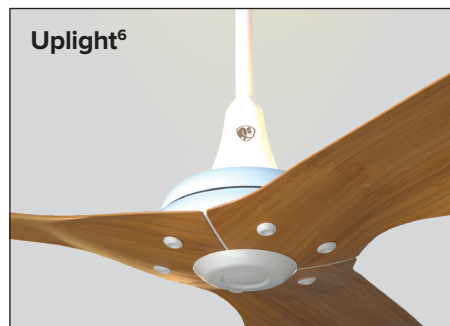

Compatible with universal mount only